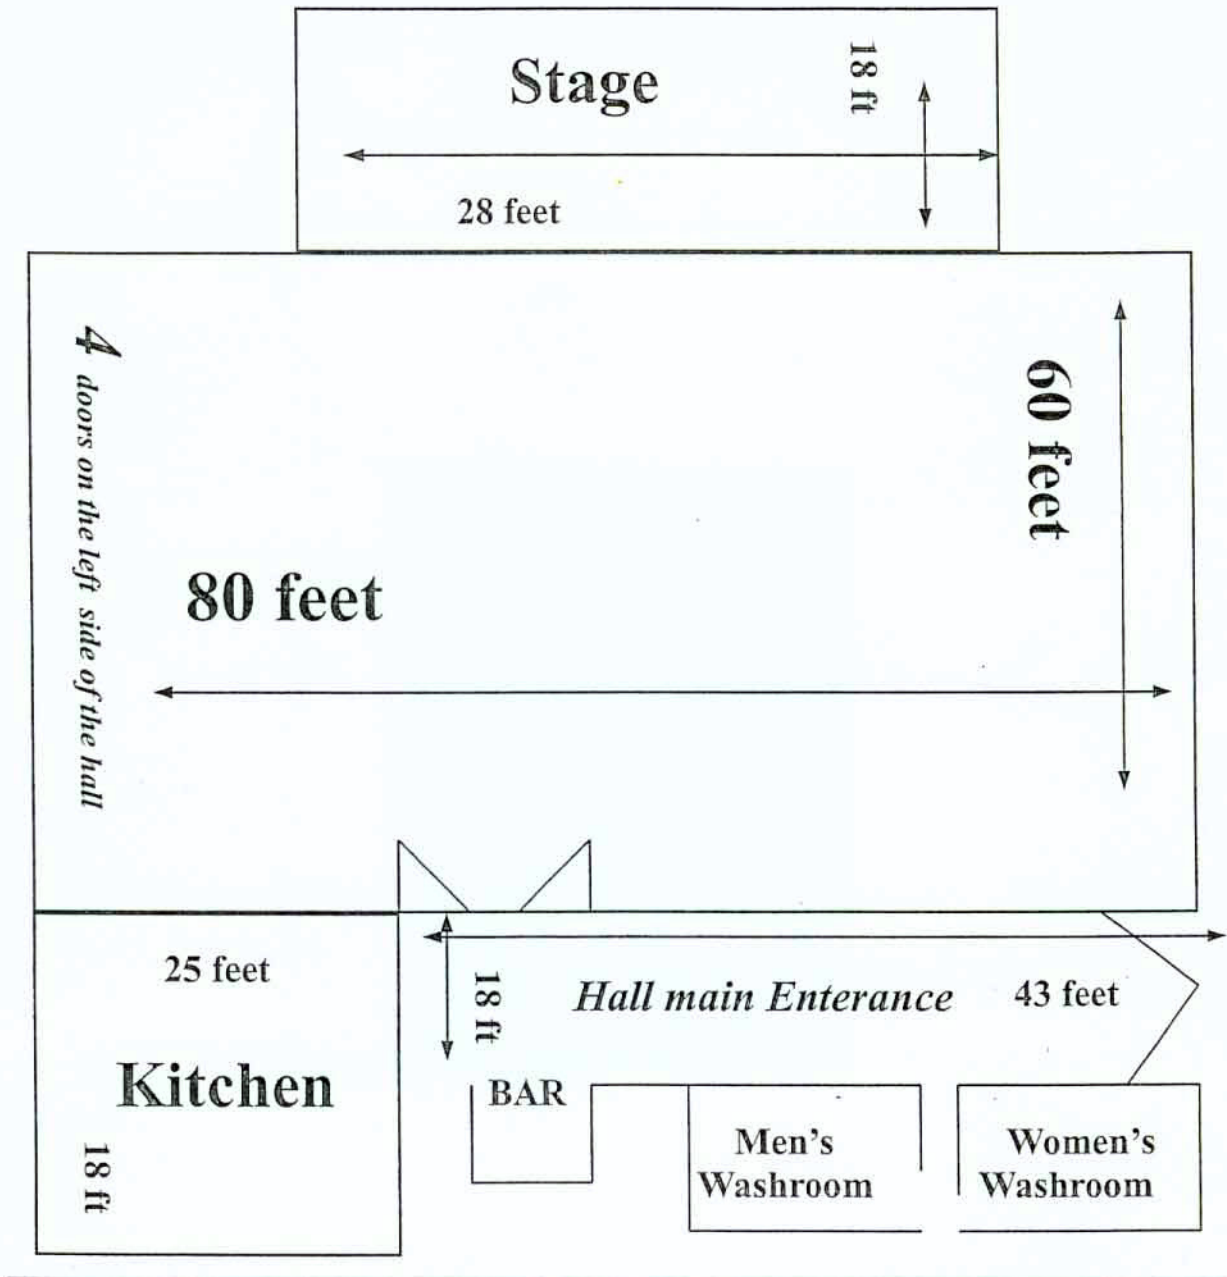

SAROYAN HALL FLOOR PLAN

Round Tables
Quantity = 34

700 Chairs

Rectangle Tables
Quantity = 90