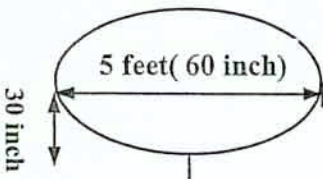

SAROYAN HALL FLOOR PLAN

Round Tables
Quantity = 34

700 Chairs

Rectangle Tables
Quantity = 90